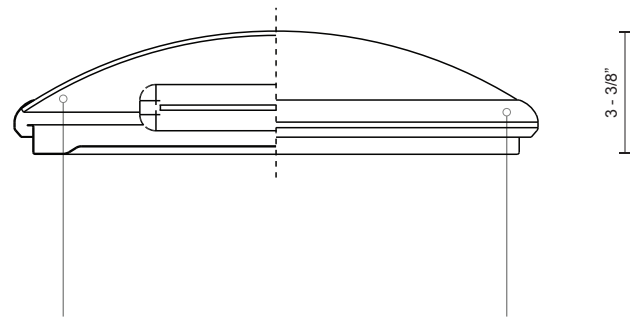

## SPECIFICATION SHEET

**Description:**

Two lamp flush mount ceiling fixture with white opal glass and brushed nickel metal finish.

**Metal Finish:**

BN - Brushed Nickel

**Glass Finish:**

W - Opal White

**Lamping:**

2 x 13W PL, 120V with built-in electronic ballast  
(Lamps Not Included)

PROJECT:	
DATE:	TYPE:

White Opal Glass    2 x 13W PL Medium Base 120V    Electronic Ballast    Ceiling Canopy BN - Brushed Nickel